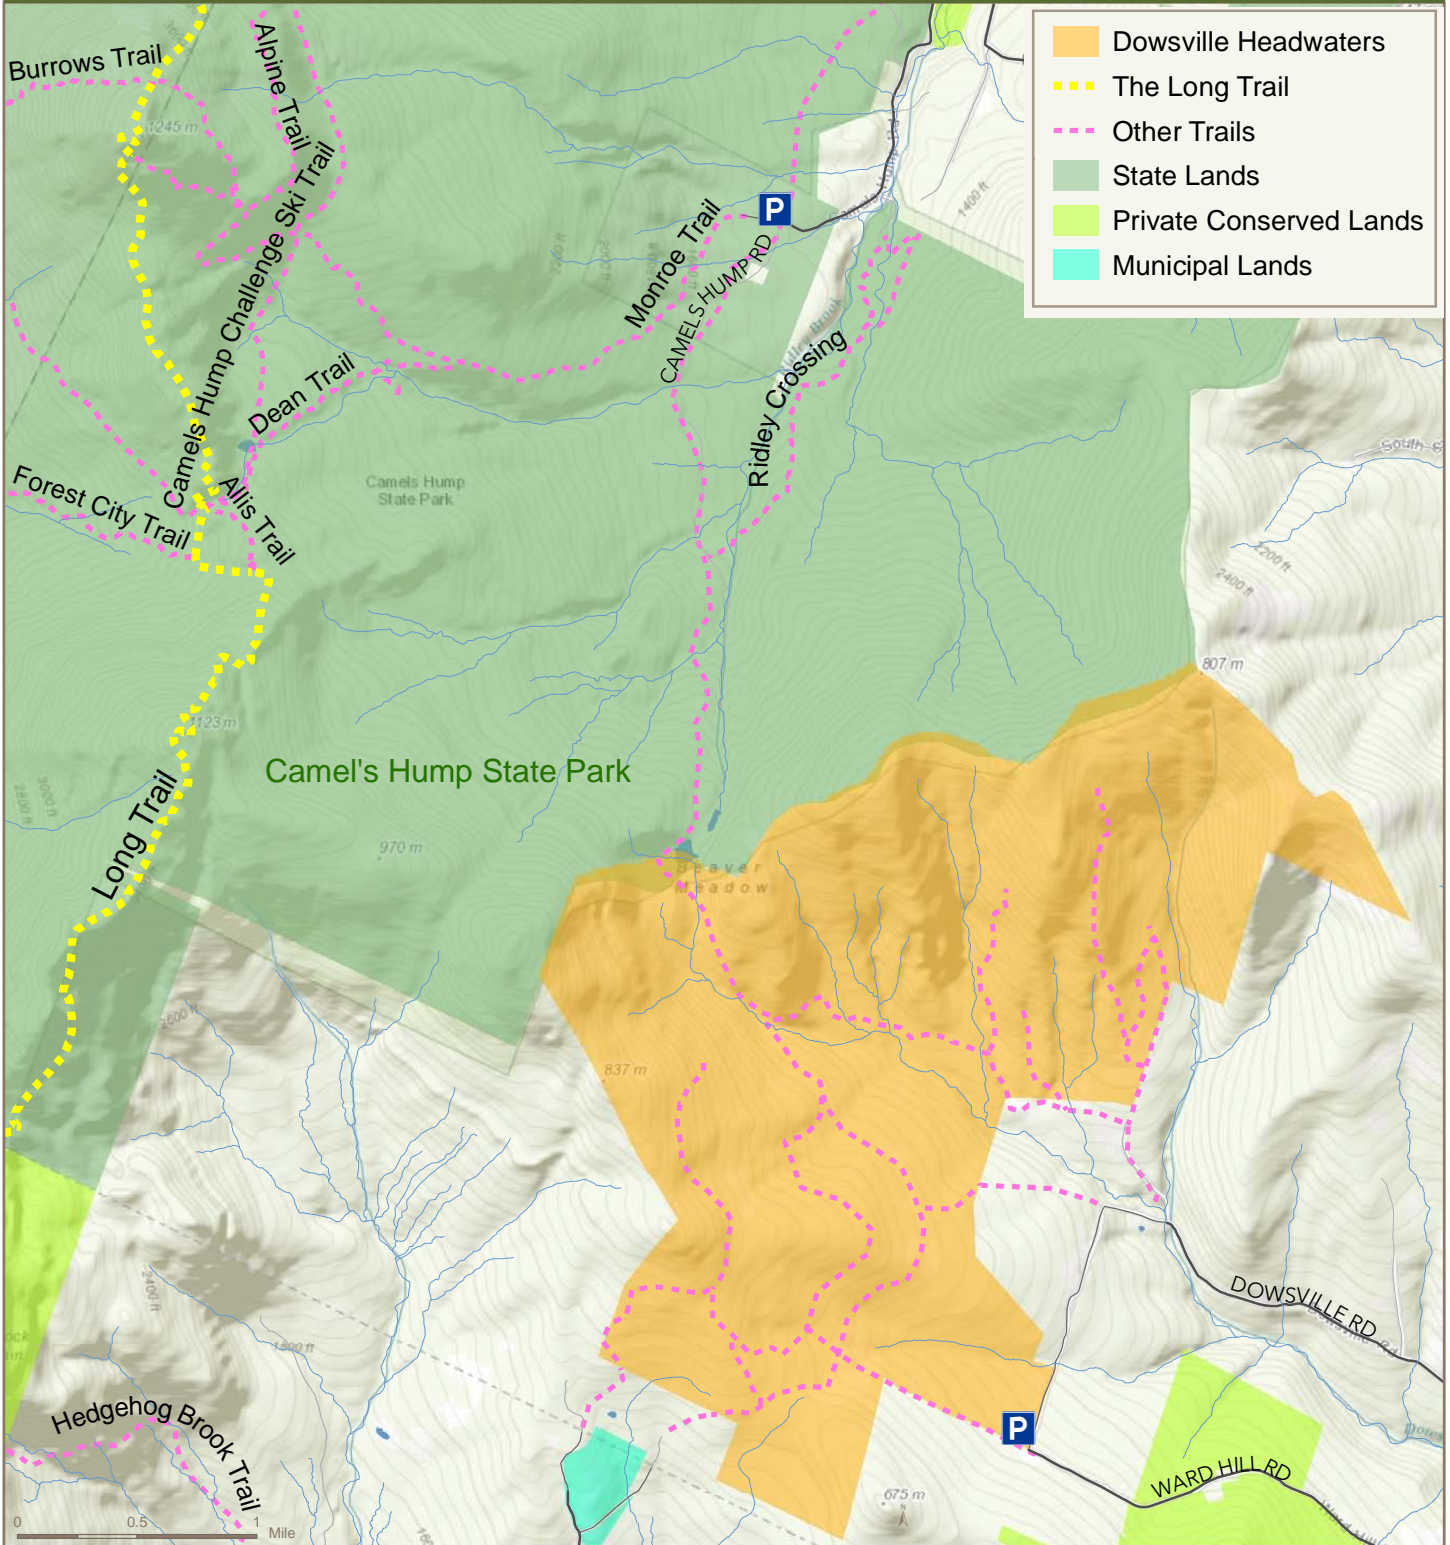

DOWSVILLE HEADWATERS: ADDITION TO CAMEL'S HUMP STATE PARK

Duxbury, Vermont

THE TRUST *for* PUBLIC LAND

CONSERVING LAND FOR PEOPLE